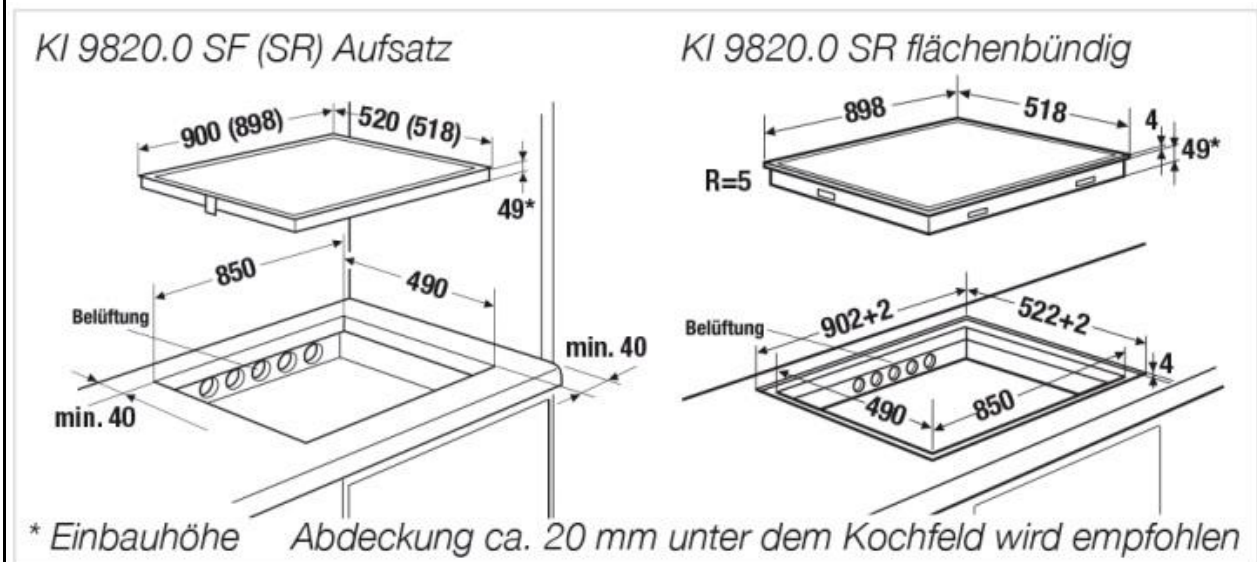

SPECIFICATION SHEET - kitchen appliances

BRAND:	Küppersbusch FÜR KÜCHEN MIT STIL	Product Photo: 
ORIGIN:	Germany	
SERIES:	Profession+	
PRODUCT DESCRIPTION:	Built-in Induction hob, with: - 15-level power controls "glideControl" with white display - 5 cooking zones: 4x 210x190mm (2.1kW/3.7 kW*) 1x 200x300mm (2.1kW/3.7kW*) - glass top with bevelled edges	
MODEL No.	KI 9820.0 SF / KI 9820.0 SR	
FINISH/COLOUR:	Black glass top with bevelled edges	
DIMENSIONS:	Overall: 900 W x 520 D mm Opening: 850 W x 490 D mm	
OPTIONAL MATCHING PARTS:	KI 9820.0 SR for flush installation	

Technical Informations:

voltage/frequency : 220V/50-60Hz 1 Phase

total power : 11.10 kW

REMINDER:	Do not use abrasive or aggressive cleaners and or contain chlorine or hydrochloric acid solution for cleaning.
	Sufficient ventilation must be provided for oven, microwave, steamer & hobs according to requirement.
	All information stated above are solely for reference only, and should be based on the actual submission sample. Dimensions and specifications are subject to change without prior notice.